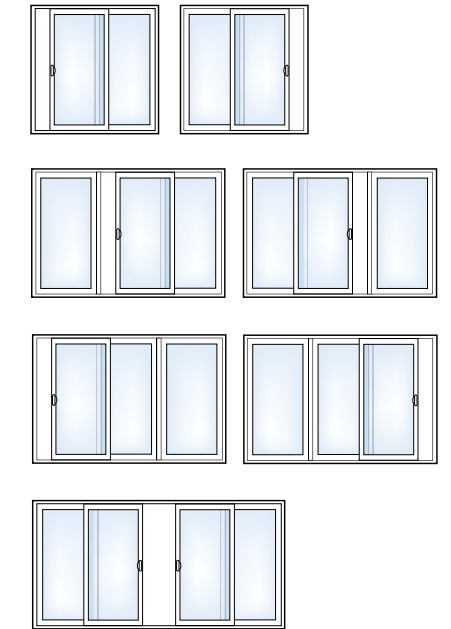

Now that you've selected the ultimate windows for your home, may we suggest the perfect patio door?

Simonton patio doors help open living areas, bring the outside in and are an excellent way to make the most of a great view. Whether you choose the versatile Hinged Patio Door, the elegant French Sliding Patio Door or the sleek Contemporary Patio Door, you'll love the view from here.

Some doors shown with optional grids and hardware.

Sliding Door Configurations

Hinged Door Configurations

Ask your Simonton Windows® dealer which Patio Door is right for you.