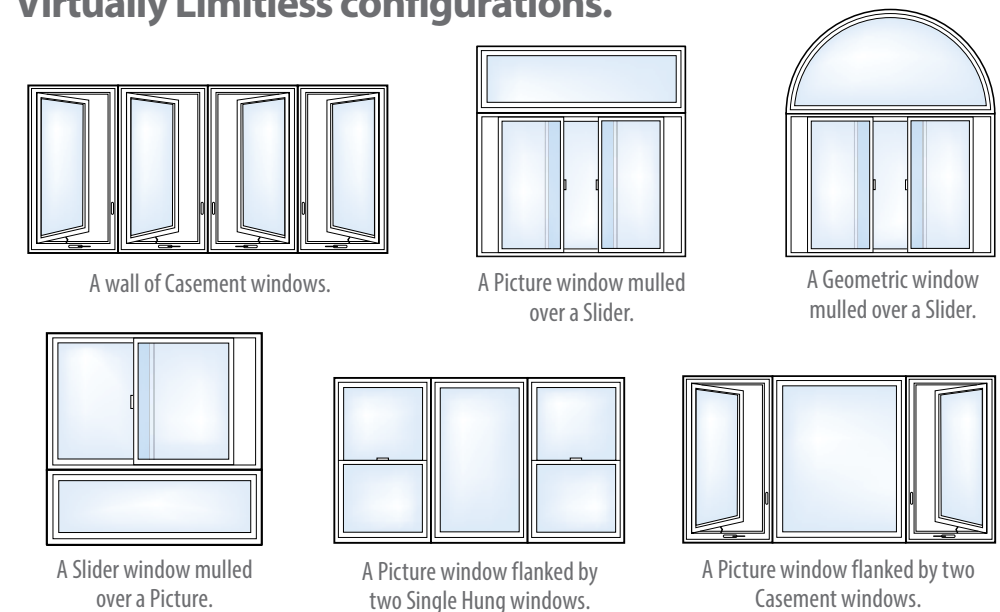

Dare to dream.

Replacing your old windows with beautiful Simonton DaylightMax™ windows and doors is the perfect opportunity to transform your home with exciting geometrics, completely new styles or mulled configurations. If you can dream it, you can make it happen with Simonton and DaylightMax.

A geometric window provides an unforgettable stylish accent. DaylightMax operable geometric windows are fully functional.

▲ Replace a Picture window with a bay or bow window and help open up your home and bring the outside in.

▲ DaylightMax windows are available in a full array of Geometric styles, including this Trapezoid Picture window.

▼ DaylightMax Single Hung windows tilt in for easy cleaning. They also use the latest constant force balance systems for reliable and uniform opening and closing pressure

◀ A Garden window creates a sun-filled enclave that's perfect for plants or herbs, while the sidelites are fully functional.

Virtually Limitless configurations.

DaylightMax

Step 2 Choose a frame.

Take the basics beyond.