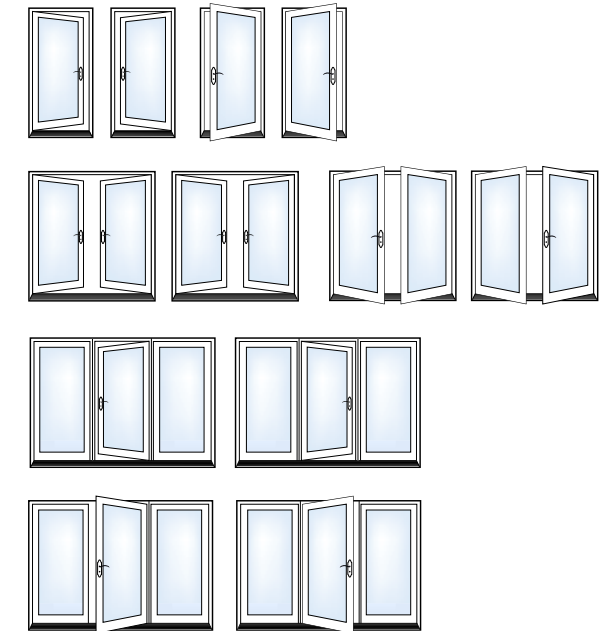

Hinged Door Configurations

Ask your Simonton Windows® dealer which Patio Door is right for you.