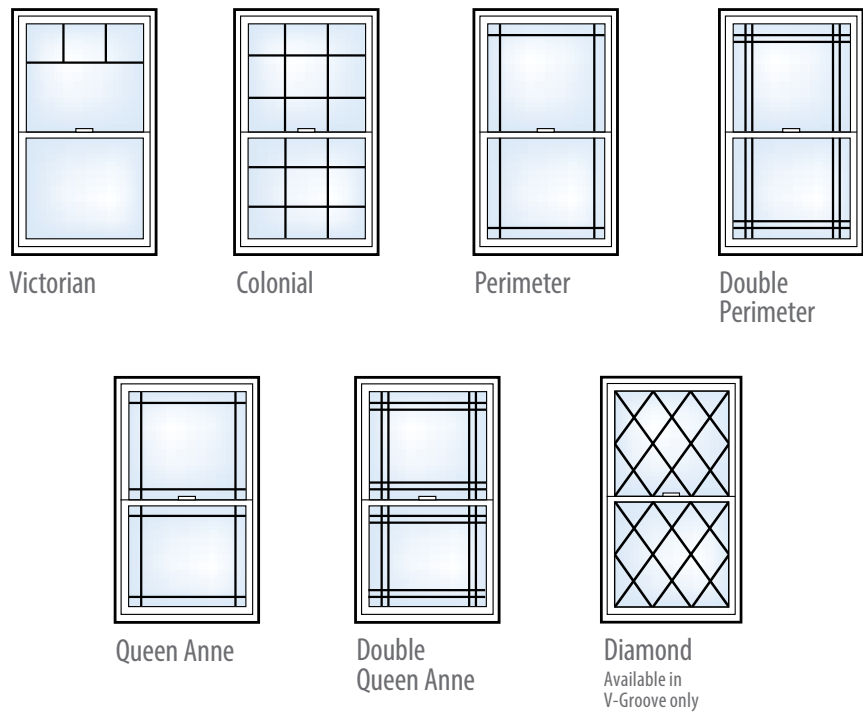

*Available on Fiberglass Hinged Patio Door only.

Decorum
BY SIMONTON

Add some sparkle.
The right grid design can really accentuate the architectural style of your home. Choose from flat and sculptured to assorted grid patterns, or elegant V-Groove glass. DaylightMax™ grids are placed between the glass panes, so your windows are easier to clean.

Flat Sculptured (3/4") Sculptured (1")

Grid patterns*:

*Other patterns available by request.

Decorative glass.

Glass options are available for privacy, increased energy efficiency or just to add a stylish touch.

▲ Nothing can expand a room and bring the outside in like a Simonton Bay or Bow window. This Bay window features a Picture window in the center, flanked by two operable Casements. The Bay window can be made with 35 or 45-degree angles. Bow windows are comprised of three or more windows mullied at 10-degree increments. Simonton Bay and Bow windows can be made with a variety of operating styles.