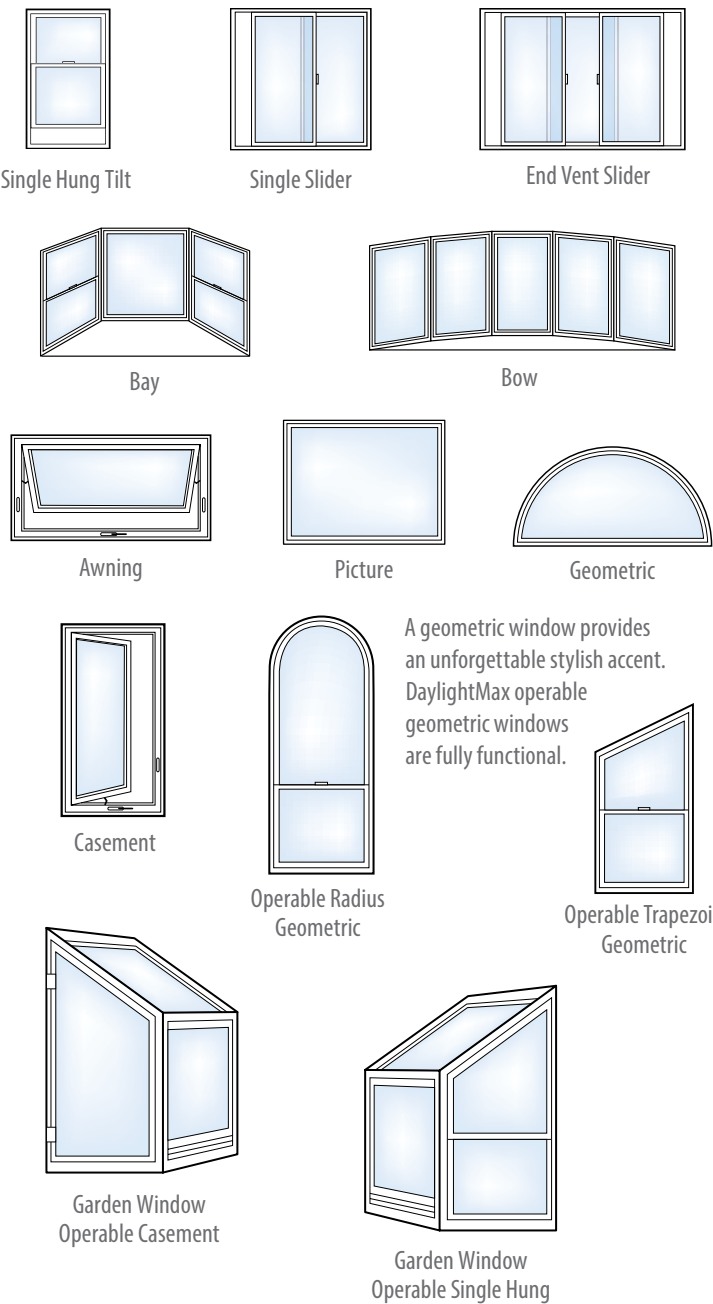

Dare to dream.

Replacing your old windows with beautiful Simonton DaylightMax™ windows and doors is the perfect opportunity to transform your home with exciting geometrics, completely new styles or mulled configurations. If you can dream it, you can make it happen with Simonton and DaylightMax.

A geometric window provides an unforgettable stylish accent. DaylightMax operable geometric windows are fully functional.

▲ Replace a Picture window with a bay or bow window and help open up your home and bring the outside in.

▲ DaylightMax windows are available in a full array of Geometric styles, including this Trapezoid Picture window.

▼ DaylightMax Single Hung windows tilt in for easy cleaning. They also use the latest constant force balance systems for reliable and uniform opening and closing pressure

▲ Nothing can expand a room and bring the outside in like a Simonton Bay or Bow window. This Bay window features a Picture window in the center, flanked by two operable Casements. The Bay window can be made with 35 or 45-degree angles. Bow windows are comprised of three or more windows mullied at 10-degree increments. Simonton Bay and Bow windows can be made with a variety of operating styles.