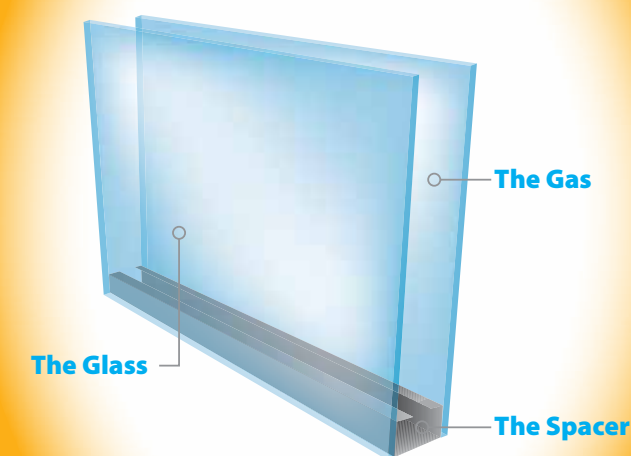

INSULATING GLASS UNIT

= Energy Efficiency

Since the glass, gas and spacer are available to all manufacturers, the real difference in the energy efficiency from DaylightMax comes from the **frame design**.